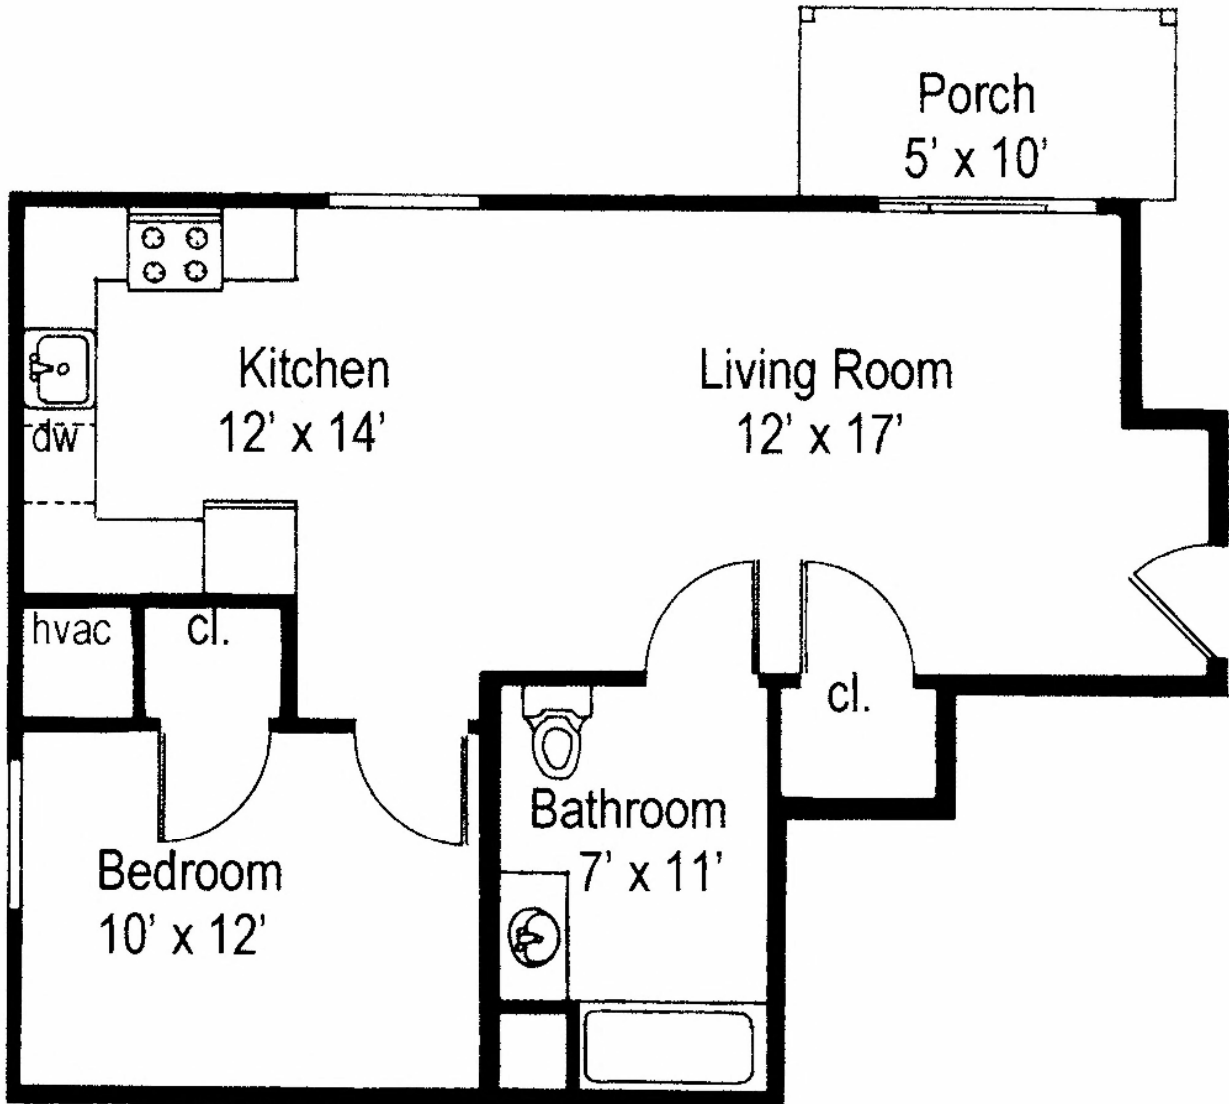

FOX TRACE WEST APARTMENTS
(TYPICAL 1 BEDROOM UNIT)

APPROXIMATELY 636 SQ. FT.

PLEASE NOTE: ALL APARTMENT LAYOUTS MAY VARY SLIGHTLY DUE TO LOCATION IN BUILDING. WE RESERVE THE RIGHT TO CHANGE OUR RATES AND CHARGES AT ANYTIME.