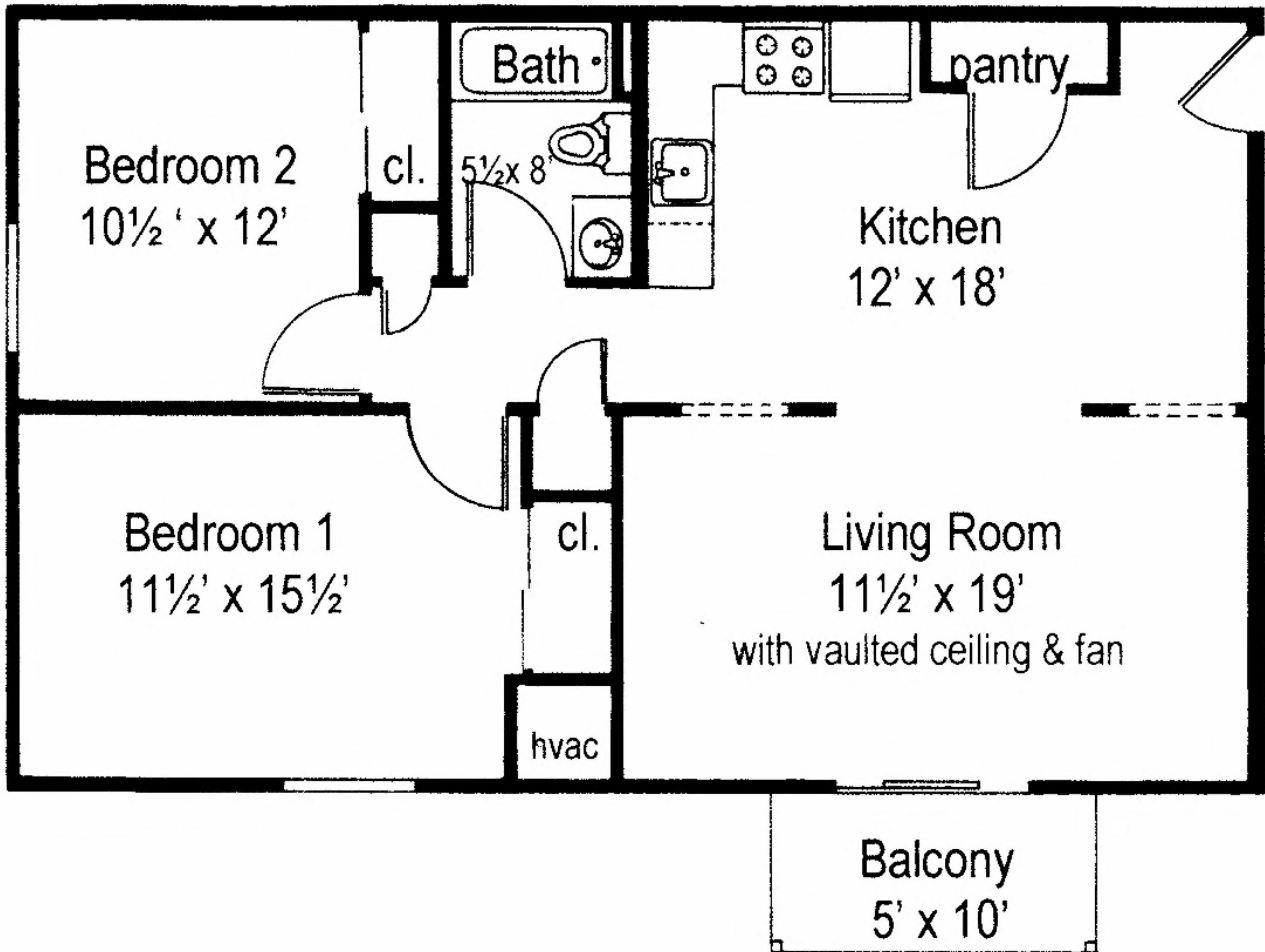

FOX TRACE APARTMENTS
(TYPICAL 2 BEDROOM UNIT)

APPROXIMATELY 870 SQ.FT.

PLEASE NOTE: ALL APARTMENT LAYOUTS MAY VARY SLIGHTLY DUE TO LOCATION IN BUILDING. WE RESERVE THE RIGHT TO CHANGE OUR RATES AND CHARGES AT ANYTIME.