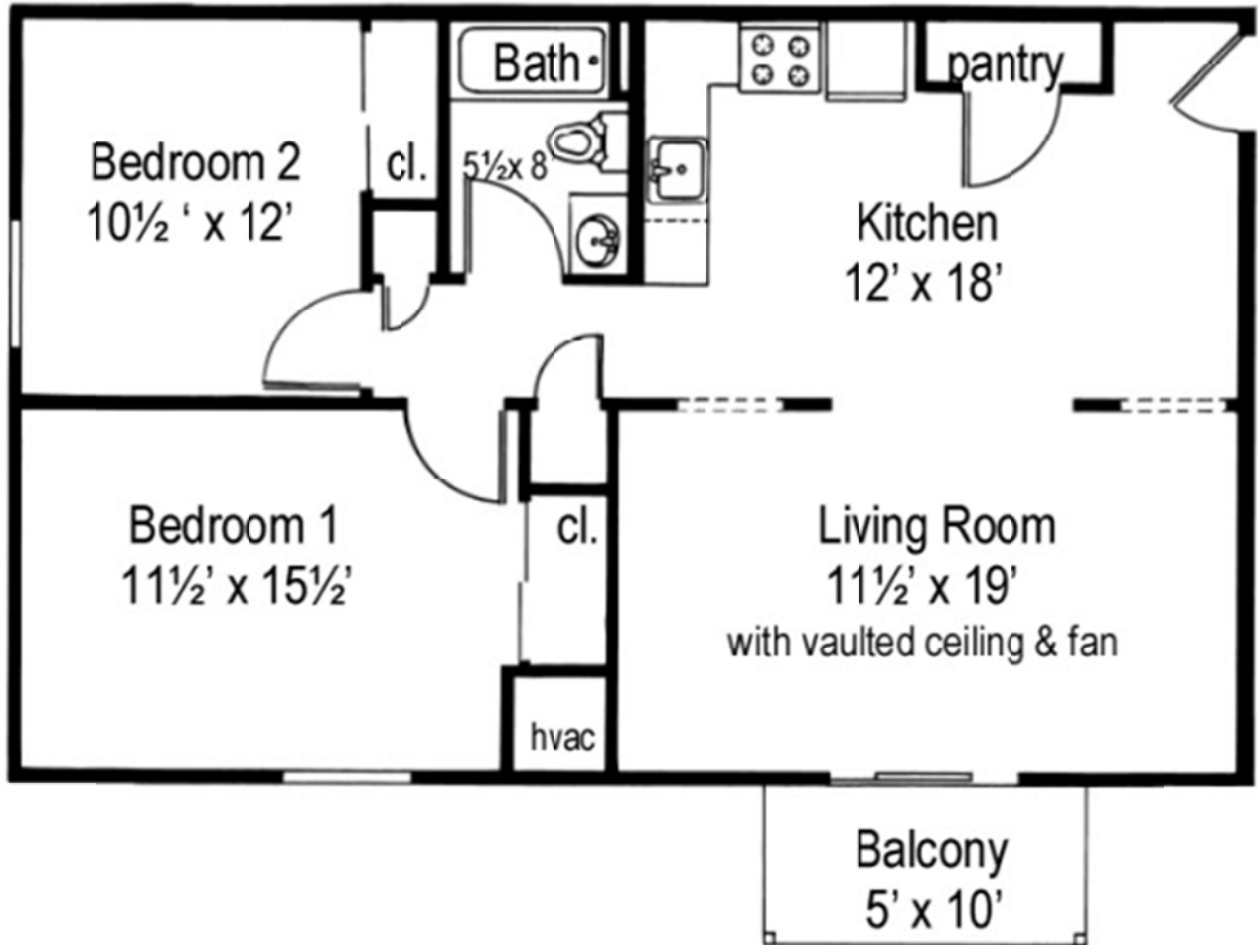

Fox Trace Apartments

(Typical 2 Bedroom Luxury Unit)

Approximately 910 Sq Ft.

Please Note: all apartment layouts may vary slightly due to location in building. We reserve the right to change our rates and charges at anytime.