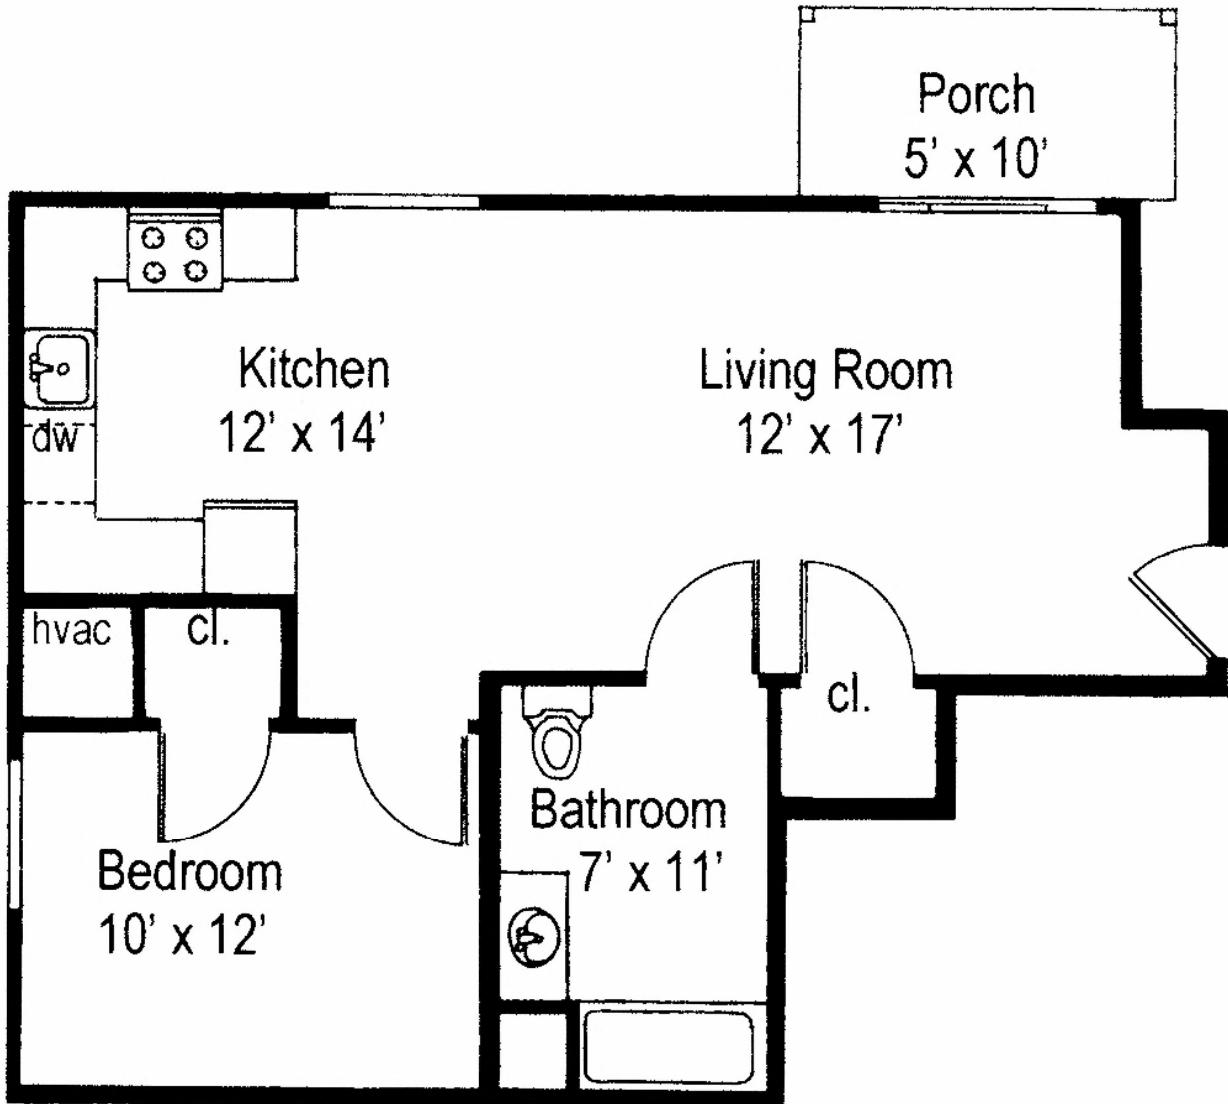

**FOX TRACE APARTMENTS**  
(TYPICAL 1 BEDROOM UNIT)

APPROXIMATELY 636 SQ. FT.

PLEASE NOTE: ALL APARTMENT LAYOUTS MAY VARY SLIGHTLY DUE TO LOCATION IN BUILDING. WE RESERVE THE RIGHT TO CHANGE OUR RATES AND CHARGES AT ANYTIME.