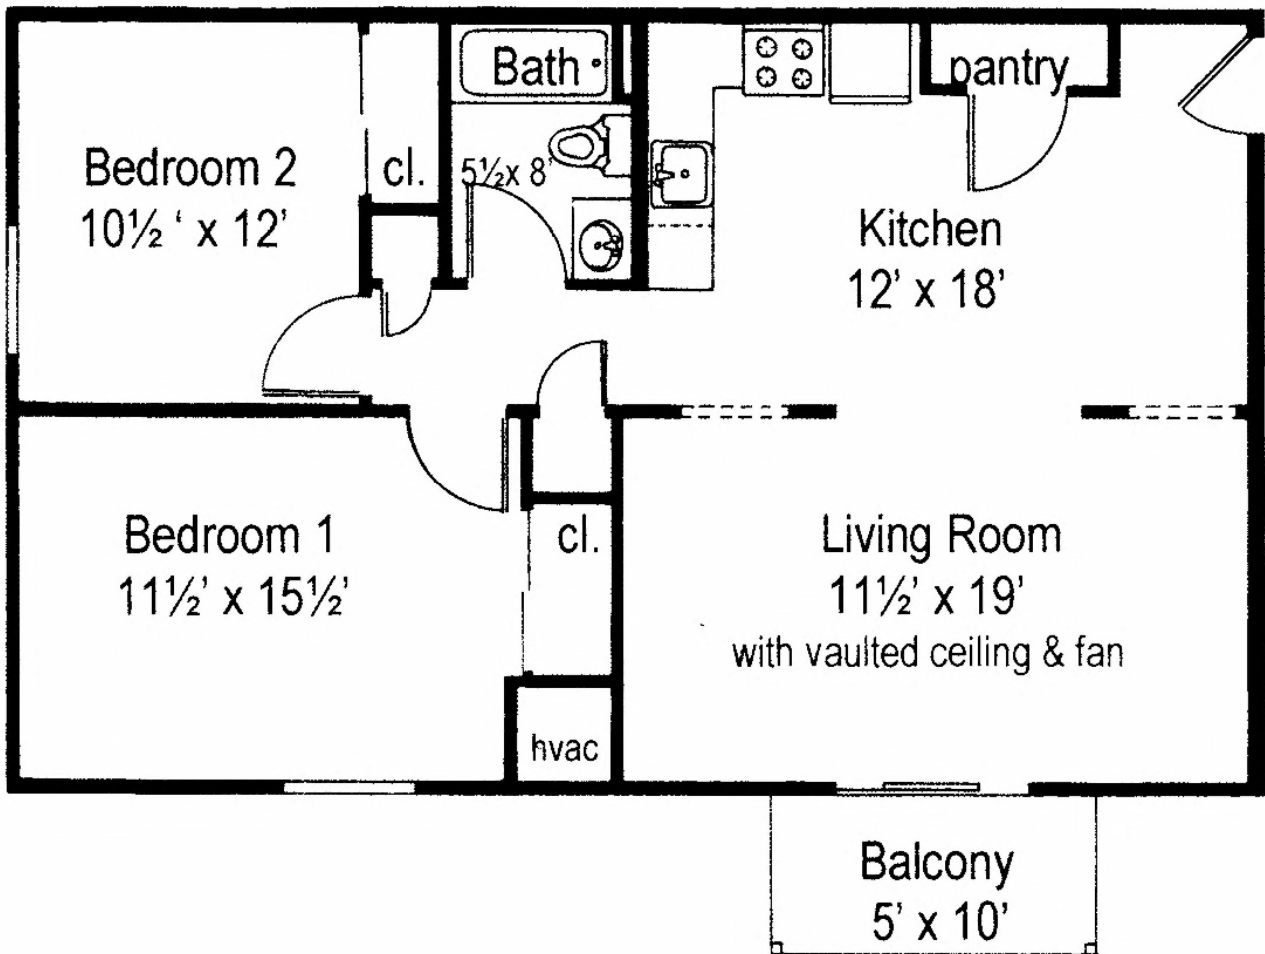

**FOX TRACE WEST APARTMENTS**  
(TYPICAL 2 BEDROOM UNIT)

APPROXIMATELY 870 SQ. FT.

PLEASE NOTE: ALL APARTMENT LAYOUTS MAY VARY SLIGHTLY DUE TO LOCATION IN BUILDING. WE RESERVE THE RIGHT TO CHANGE OUR RATES AND CHARGES AT ANYTIME.