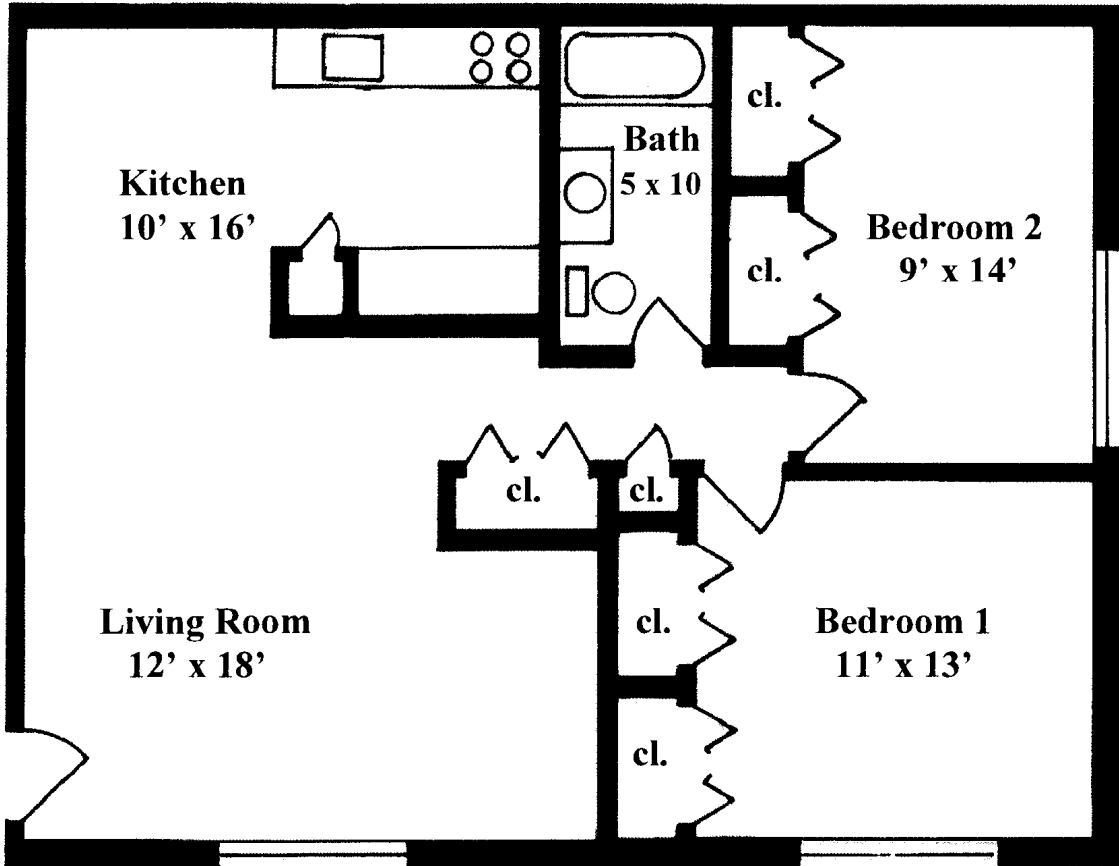

BLOSSOMWOOD APARTMENTS

(TYPICAL UNIT)

APPROXIMATELY 730 SF

PLEASE NOTE: ALL APARTMENT LAYOUTS MAY VARY SLIGHTLY DUE TO LOCATION IN BUILDING. WE RESERVE THE RIGHT TO CHANGE OUR RATES AND CHARGES AT ANYTIME.